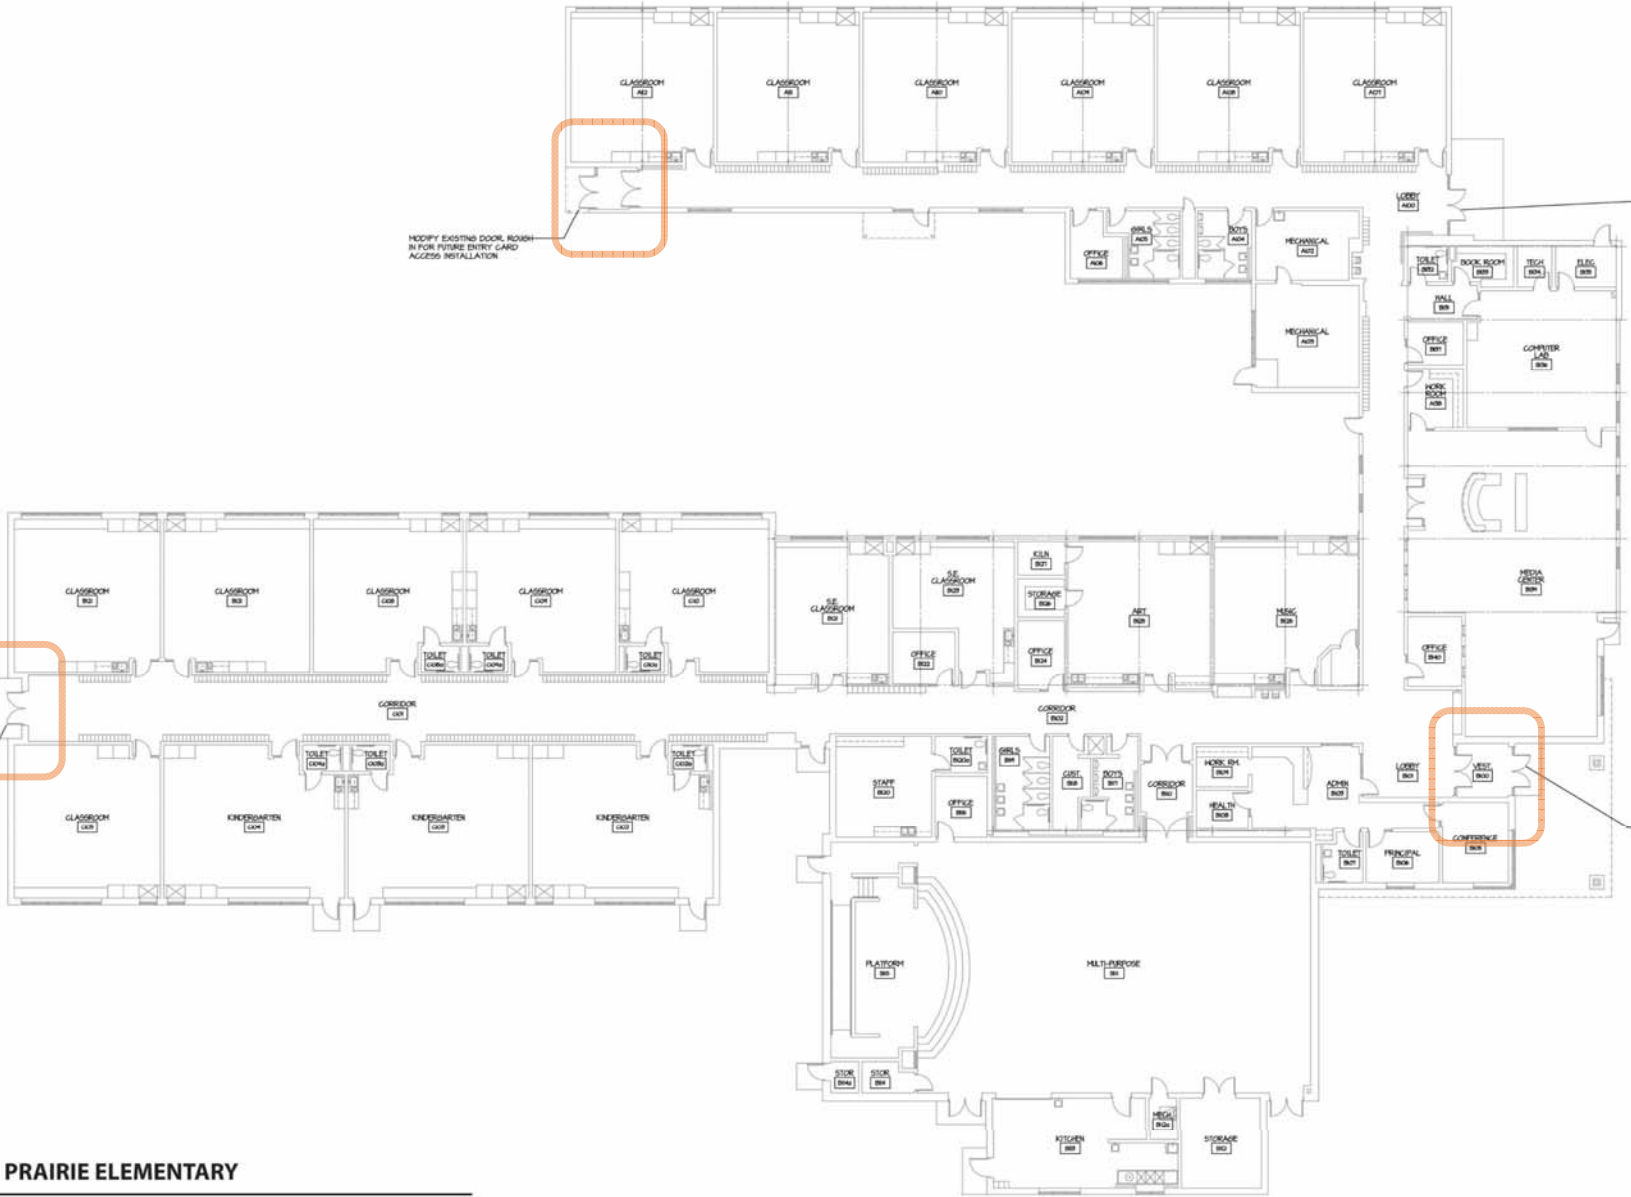

PRAIRIE ELEMENTARY
COMPOSITE PLAN